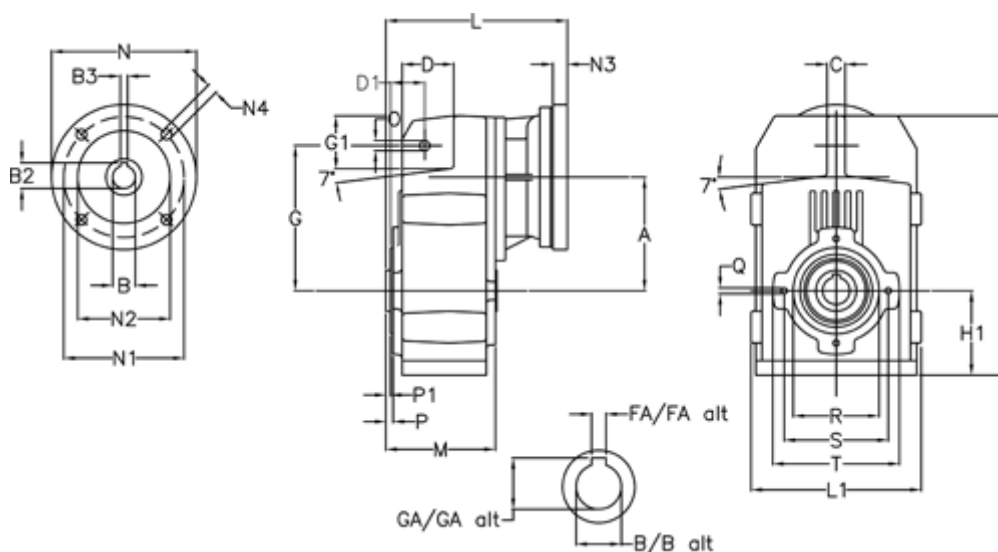

Article number: 29560542913230

Description: Shaft mounted gear
A514H50-429,1-P80B5

Measures

A = 211.30	FA = 14	M = 163.0	Q = M12x19
B = 50	G = 278	N = 200	R = 180
B1 = 19	G1 = 105.5	N1 = 165	S = 215
B2 = 21.8	GA = 53.5	N2 = 130	T = 250
B3 = 6	H = 479.0	N4 = M10x20	
C = 20	H1 = 144.0	O = 22	
D = 93.5	L = 359.0	P = 8.5	
D1 = 65.0	L1 = 273	P1 = 4.5	